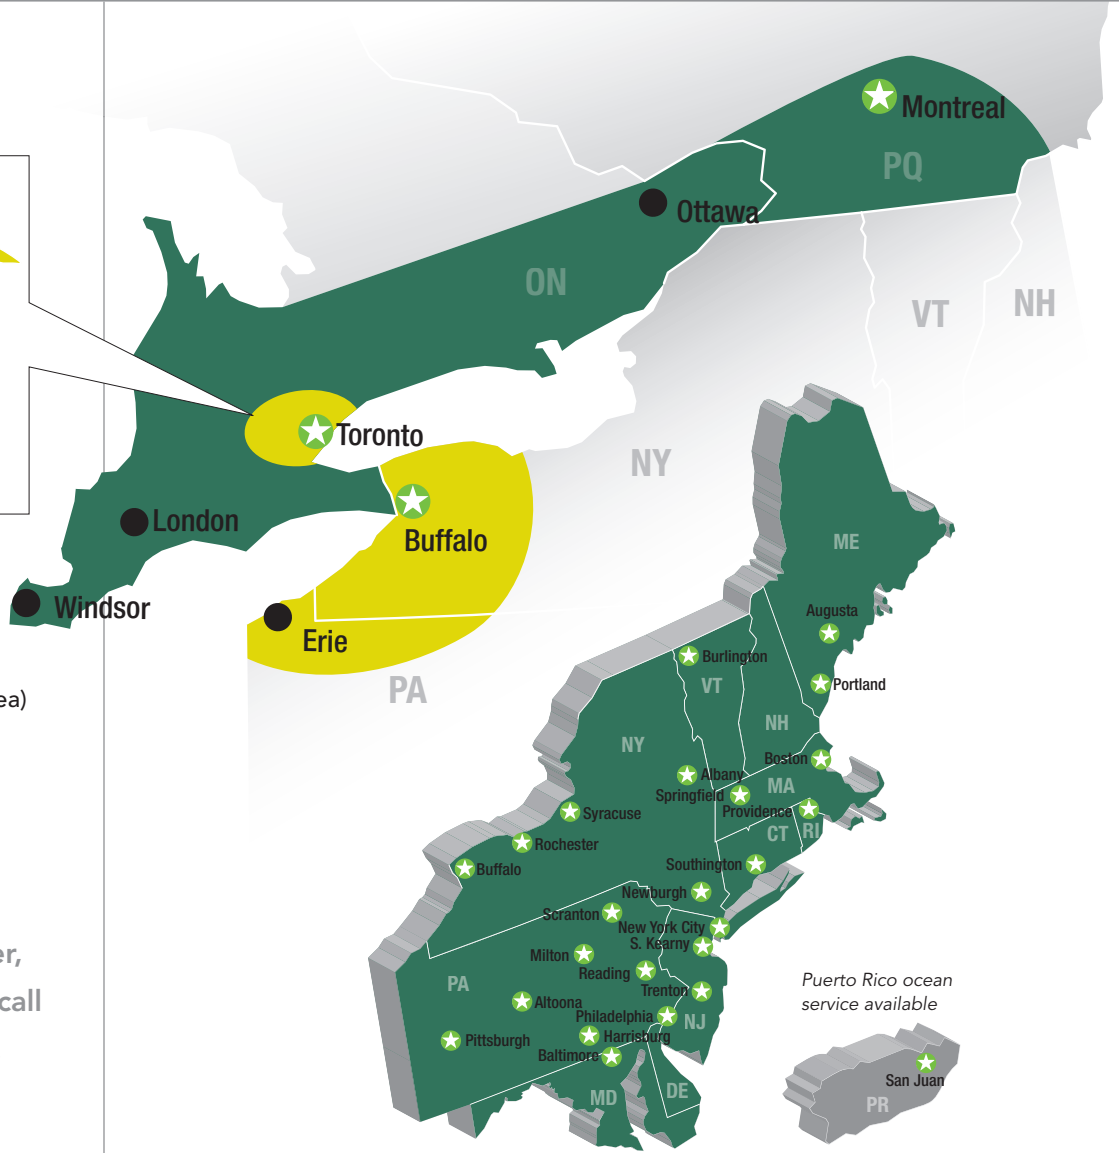

# NEW next-day service: Buffalo and Erie to the Greater Toronto Area (GTA)

 NEW next-day delivery to GTA (Greater Toronto Area)

Call your local service center, log on to [newpenn.com](http://newpenn.com) or call 1.800.285.5000 for service.

A YRC Worldwide Company

Puerto Rico ocean service available

**Major Greater Toronto Area (GTA) locations served by our next-day service from Buffalo and Erie:**

- Toronto
- Ajax
- Pickering
- Markham
- Richmond Hill
- Brampton
- Mississauga
- Oakville
- Milton
- Burlington

# Speed and reliability

Next-day service from Buffalo and Erie to the GTA

## Next-day expertise

New Penn is the leader in next-day service in the Northeast, and we bring that same expertise to next-day deliveries into the GTA.

Our network-wide 98.2% on-time performance surpasses industry standards.