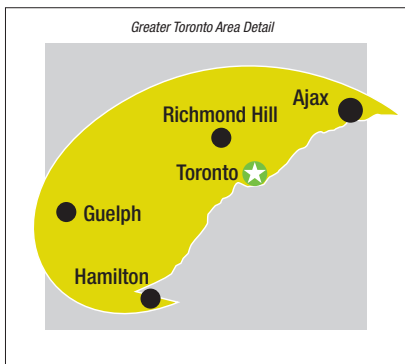

# NEW next-day service: Buffalo and Erie to the Greater Toronto Area (GTA)

 NEW next-day delivery to GTA (Greater Toronto Area)

Call your local service center, log on to [newpenn.com](http://newpenn.com) or call 1.800.285.5000 for service.

A YRC Worldwide Company

Puerto Rico ocean service available

**Major Greater Toronto Area (GTA) locations served by our next-day service from Buffalo and Erie:**

- Toronto
- Ajax
- Pickering
- Markham
- Richmond Hill
- Brampton
- Mississauga
- Oakville
- Milton
- Burlington

# Speed and reliability

Next-day service from Buffalo and Erie to the GTA

## Next-day expertise

New Penn is the leader in next-day service in the Northeast, and we bring that same expertise to next-day deliveries into the GTA.

Our network-wide 98.2% on-time performance surpasses industry standards.