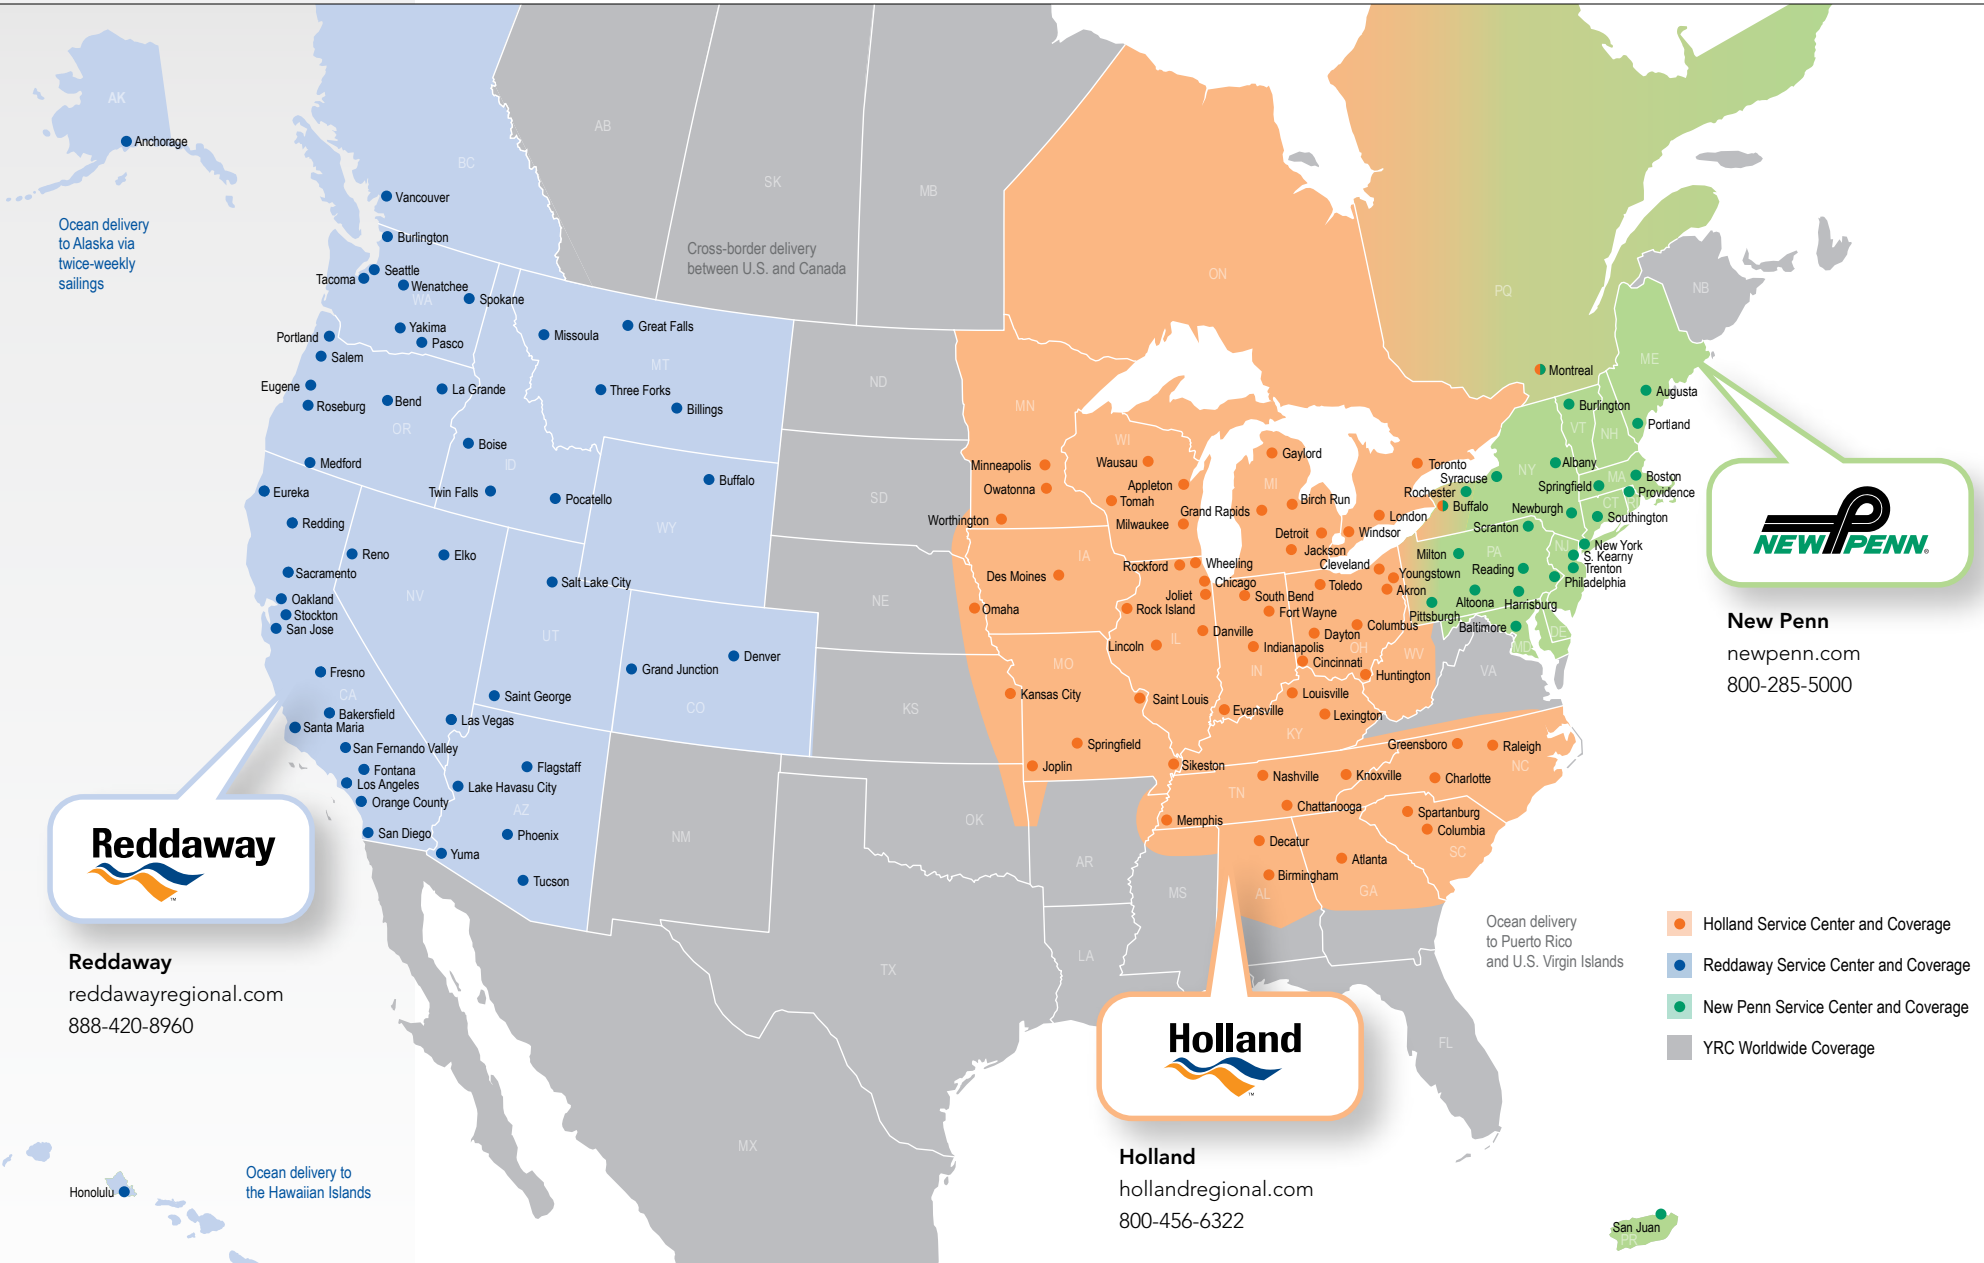

YRC Regional Transportation Service Center Network

Holland
 750 East 40th Street
 Holland, MI 49423
 hollandregional.com
 800-456-6322

Reddaway
 16277 S.E. 130th Avenue
 Clackamas, OR 97015
 reddawayregional.com
 888-420-8960

New Penn
 625 South Fifth Avenue
 Lebanon, PA 17042
 newpenn.com
 800-285-5000

Winner of numerous Quest for Quality awards

Committed to environmental sustainability

YRC Regional Transportation Solutions Portfolio

LTL

- Next-Day
- Intra-Metro Areas
- 2nd Day / Regional
- Inter-Regional (for National coverage)
- Cross-Border Canada
- Offshore (Alaska, Puerto Rico, Hawaii)

Truckload

- Regional (in-network)
- National (out-of-network)
- Spot and Volume

* Holland / Reddaway only

** Holland only